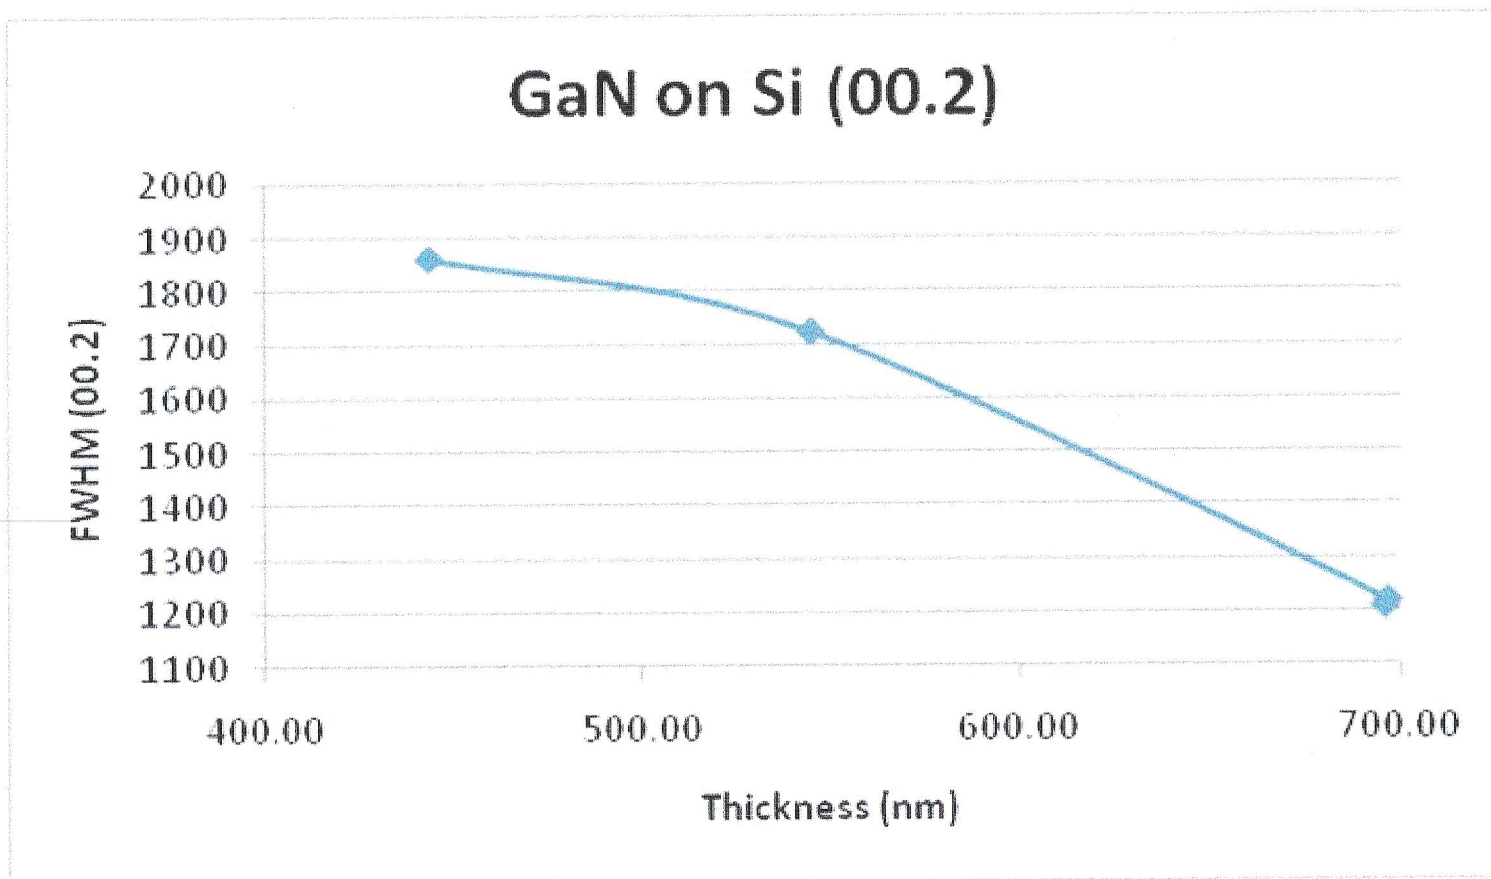

MTI Corporation Inc.
860 South 19th Street #B, Richmond, CA 94804
TEL: 510-525-3070 FAX: 510-525-4705
Website : www.mtixtl.com

FWHM Trend